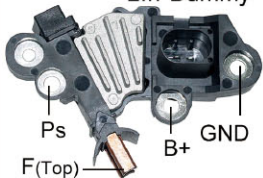

Charging System

1

Brush Holder

BH-M03

Alternator:

FORD

FL1T-10300AA FL1Z-10346A

HONDA

BOSCH

F-00M-123-251 F-00M-123-268

F-00M-123-280

Alternator:

BOSCH

0-124-325-087 0-124-325-116

0-124-325-166

Voltage Regulator

VRB6151

* LIN

* Voltage Set Point: 14.3V

Lin Dummy

Replace:

BOSCH

F-00M-346-151

Alternator: